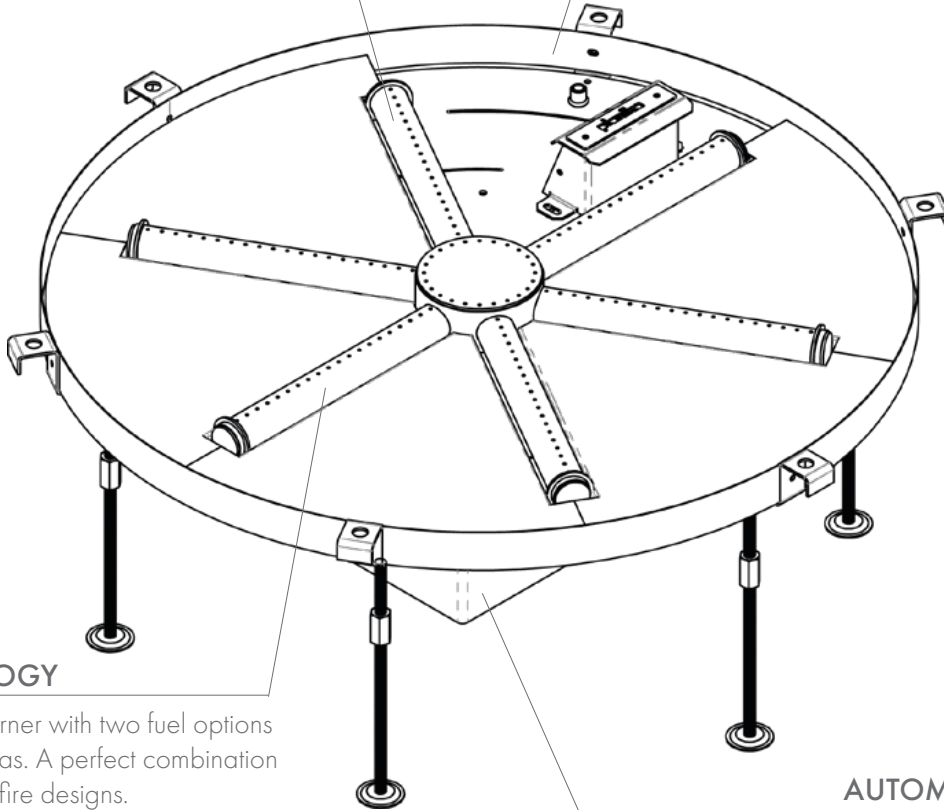

GALIO STAR INSERT AUTOMATIC AUTOMATIC OUTDOOR GAS BURNER

Gas Technology

STAR-SHAPED BURNER

This Galio has a unique star-shaped burner that creates an eye-catching multidimensional flame.

BEST BUILD QUALITY

The product is built to the highest quality standards. Made of stainless steel and best materials, it is extremely durable and resistant to the most harsh conditions.

GAS TECHNOLOGY

A gas fireplace burner with two fuel options - LPG or Natural Gas. A perfect combination for custom outdoor fire designs.

AUTOMATIC CONTROL

The device is controlled by an electronic system. To start the device or adjust the height of the flame you can use the Wall Switch control panel, remote or mobile application via the WiFi module. Galio is also compatible with Smart Home Systems.

OPTIONAL REMOTE CONTROL

Control the fire with the included remote, app on your smartphone or home automation system.