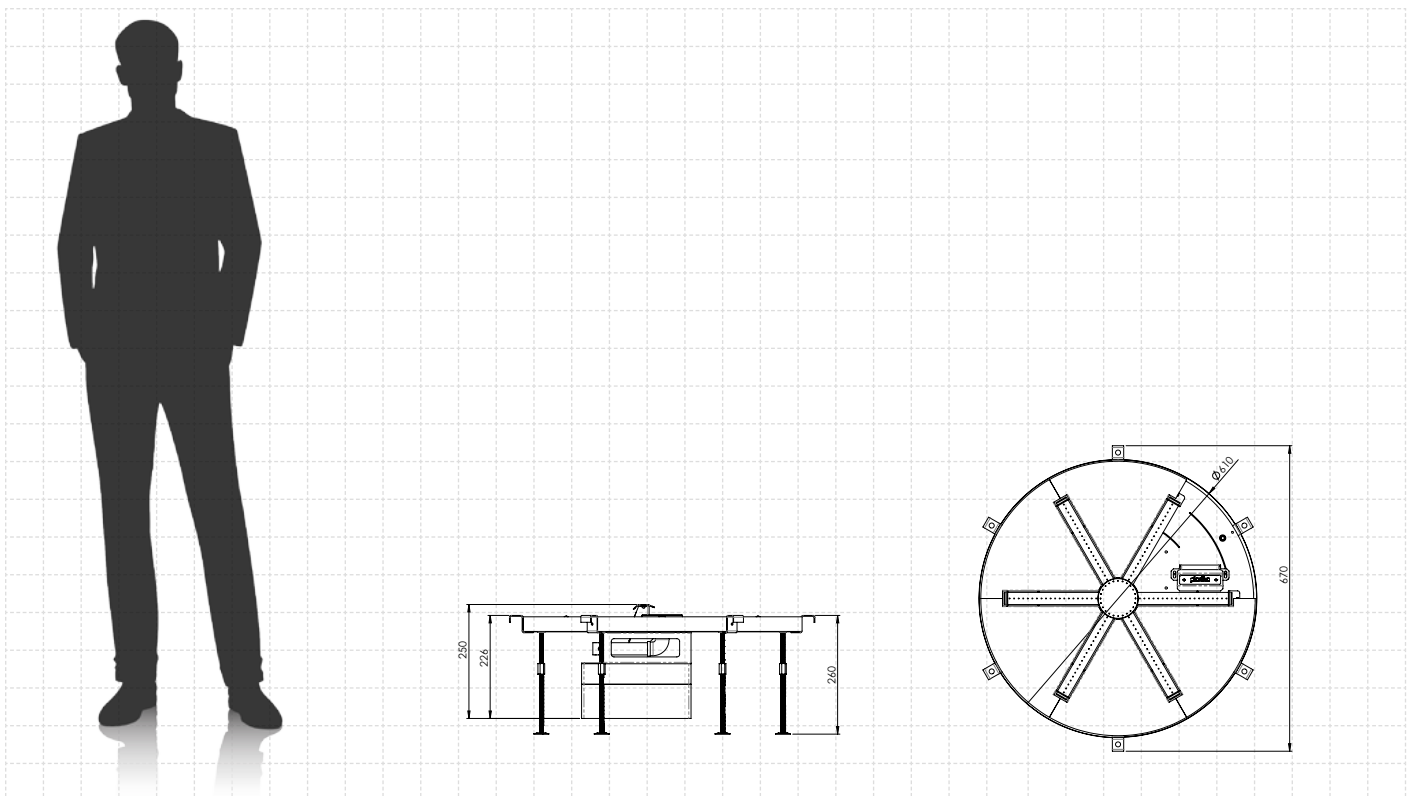

Galio Star Insert Automatic

(Gas Technology)

Fuel type	Natural Gas / LPG
Heat output	(NG) max. 16.4 kW (LPG) max. 17.3 kW
Gas consumption	(NG) max. 1.47 m³/h (LPG) max. 1.35 kg/h
Gas pressure	(NG) 20 mbar (LPG) 37 mbar
Total gas hose length	4 meters (measured from valve to pressure regulator)
Weight	17.0 kg
Power supply	remote: 2x 1.5V AAA batteries receiver: 4x 1.5V AA Wi-Fi: 6V DC
Flue	not required
Flame height regulation	yes
Materials	steel
Decorative accessories	black diamond stones
Application	for outdoor use only

CONTROL OPTIONS

optional

optional

compatible

'MyFire' APP

Control the fire with your smartphone!

custom size and shape
available on request